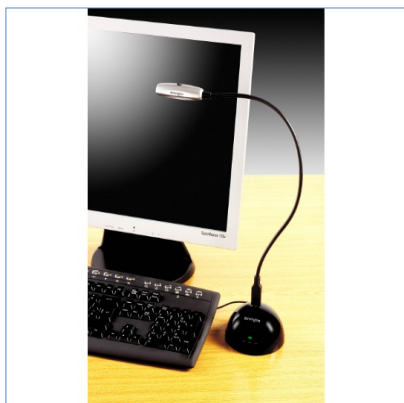

HUB CUPOLA 4 PORTE 2.0

1500166

Immagini

Dimensioni e specifiche tecniche

	ogni	Custodia	Pallet
Altezza packaging	123mm	155mm	1078mm
Peso packaging	150mm	618mm	1000mm
Profondità packaging	145mm	162mm	1200mm
Peso packaging	0.612Kg	3.311Kg	411.4Kg
Unità minima di vendita 1		5	280
Codice a barre/EAN	5028252158459	5028253158458	95028253158451

Paese di produzione: TW